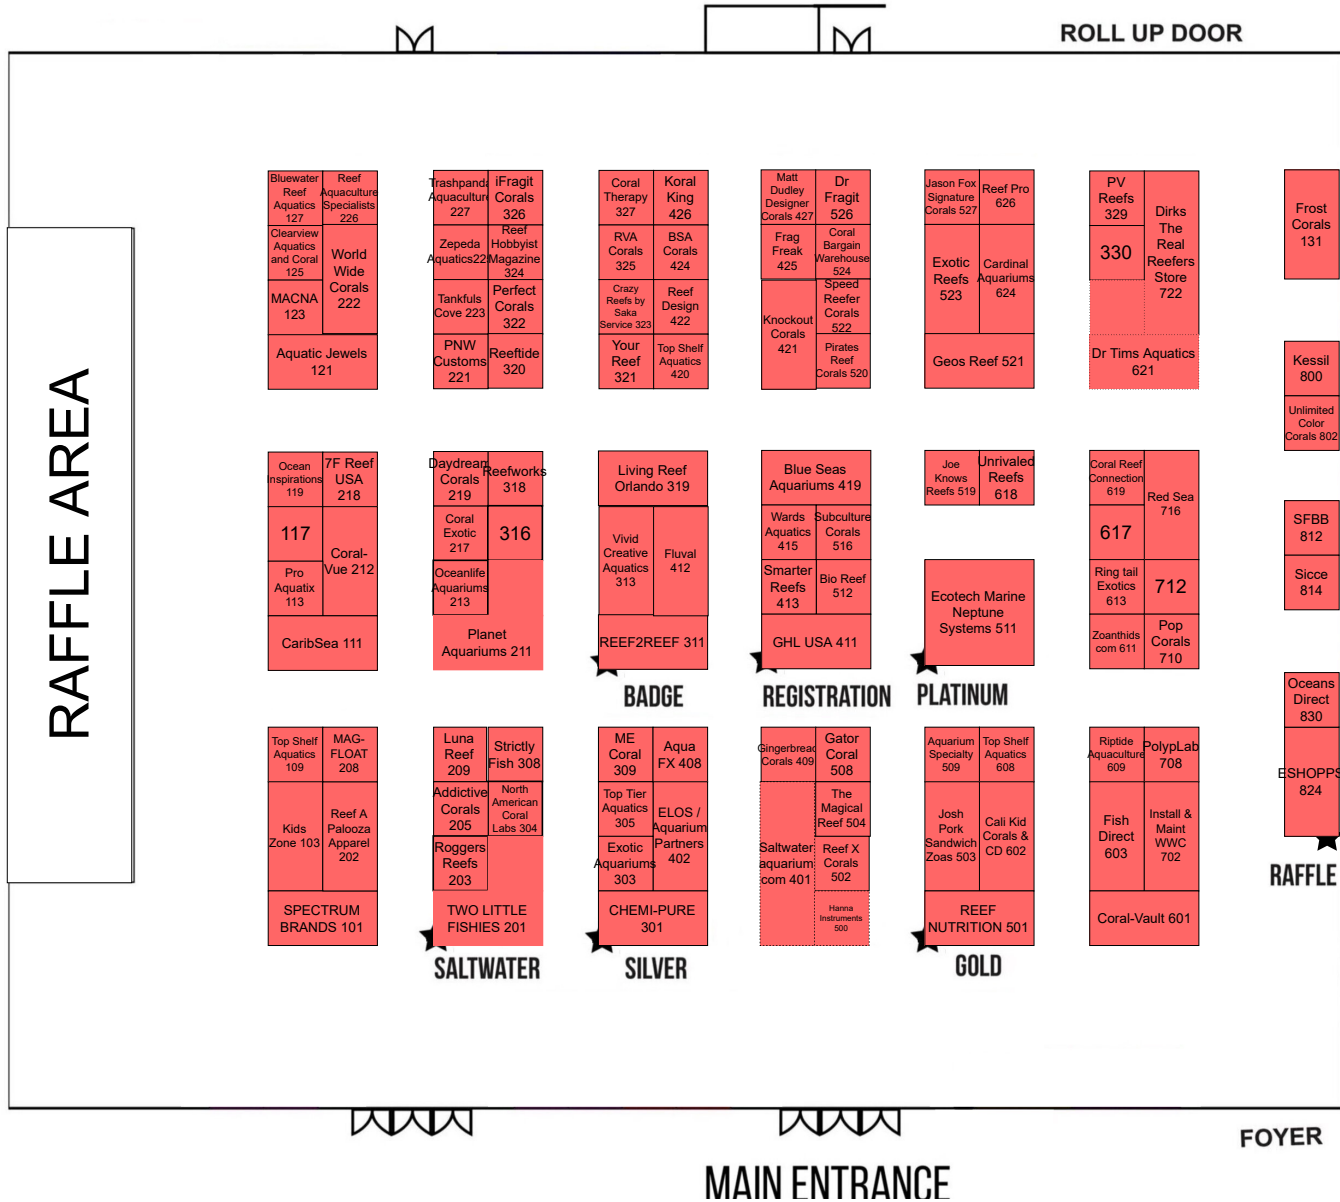

Reef Palooza

AMERICA'S LARGEST SALTWATER AQUARIUM SHOW

Orlando April 23-24, 2022
 Caribe Royale Orlando
 Palms Ballroom

10x10 \$1350
 10x10 \$1550
 10x10 \$1650
 Sold

RAFFLE AREA

ROLL UP DOOR

RAFFLE AREA

BADGE

REGISTRATION

PLATINUM

SALTWATER

SILVER

GOLD

RAFFLE

FOYER

MAIN ENTRANCE